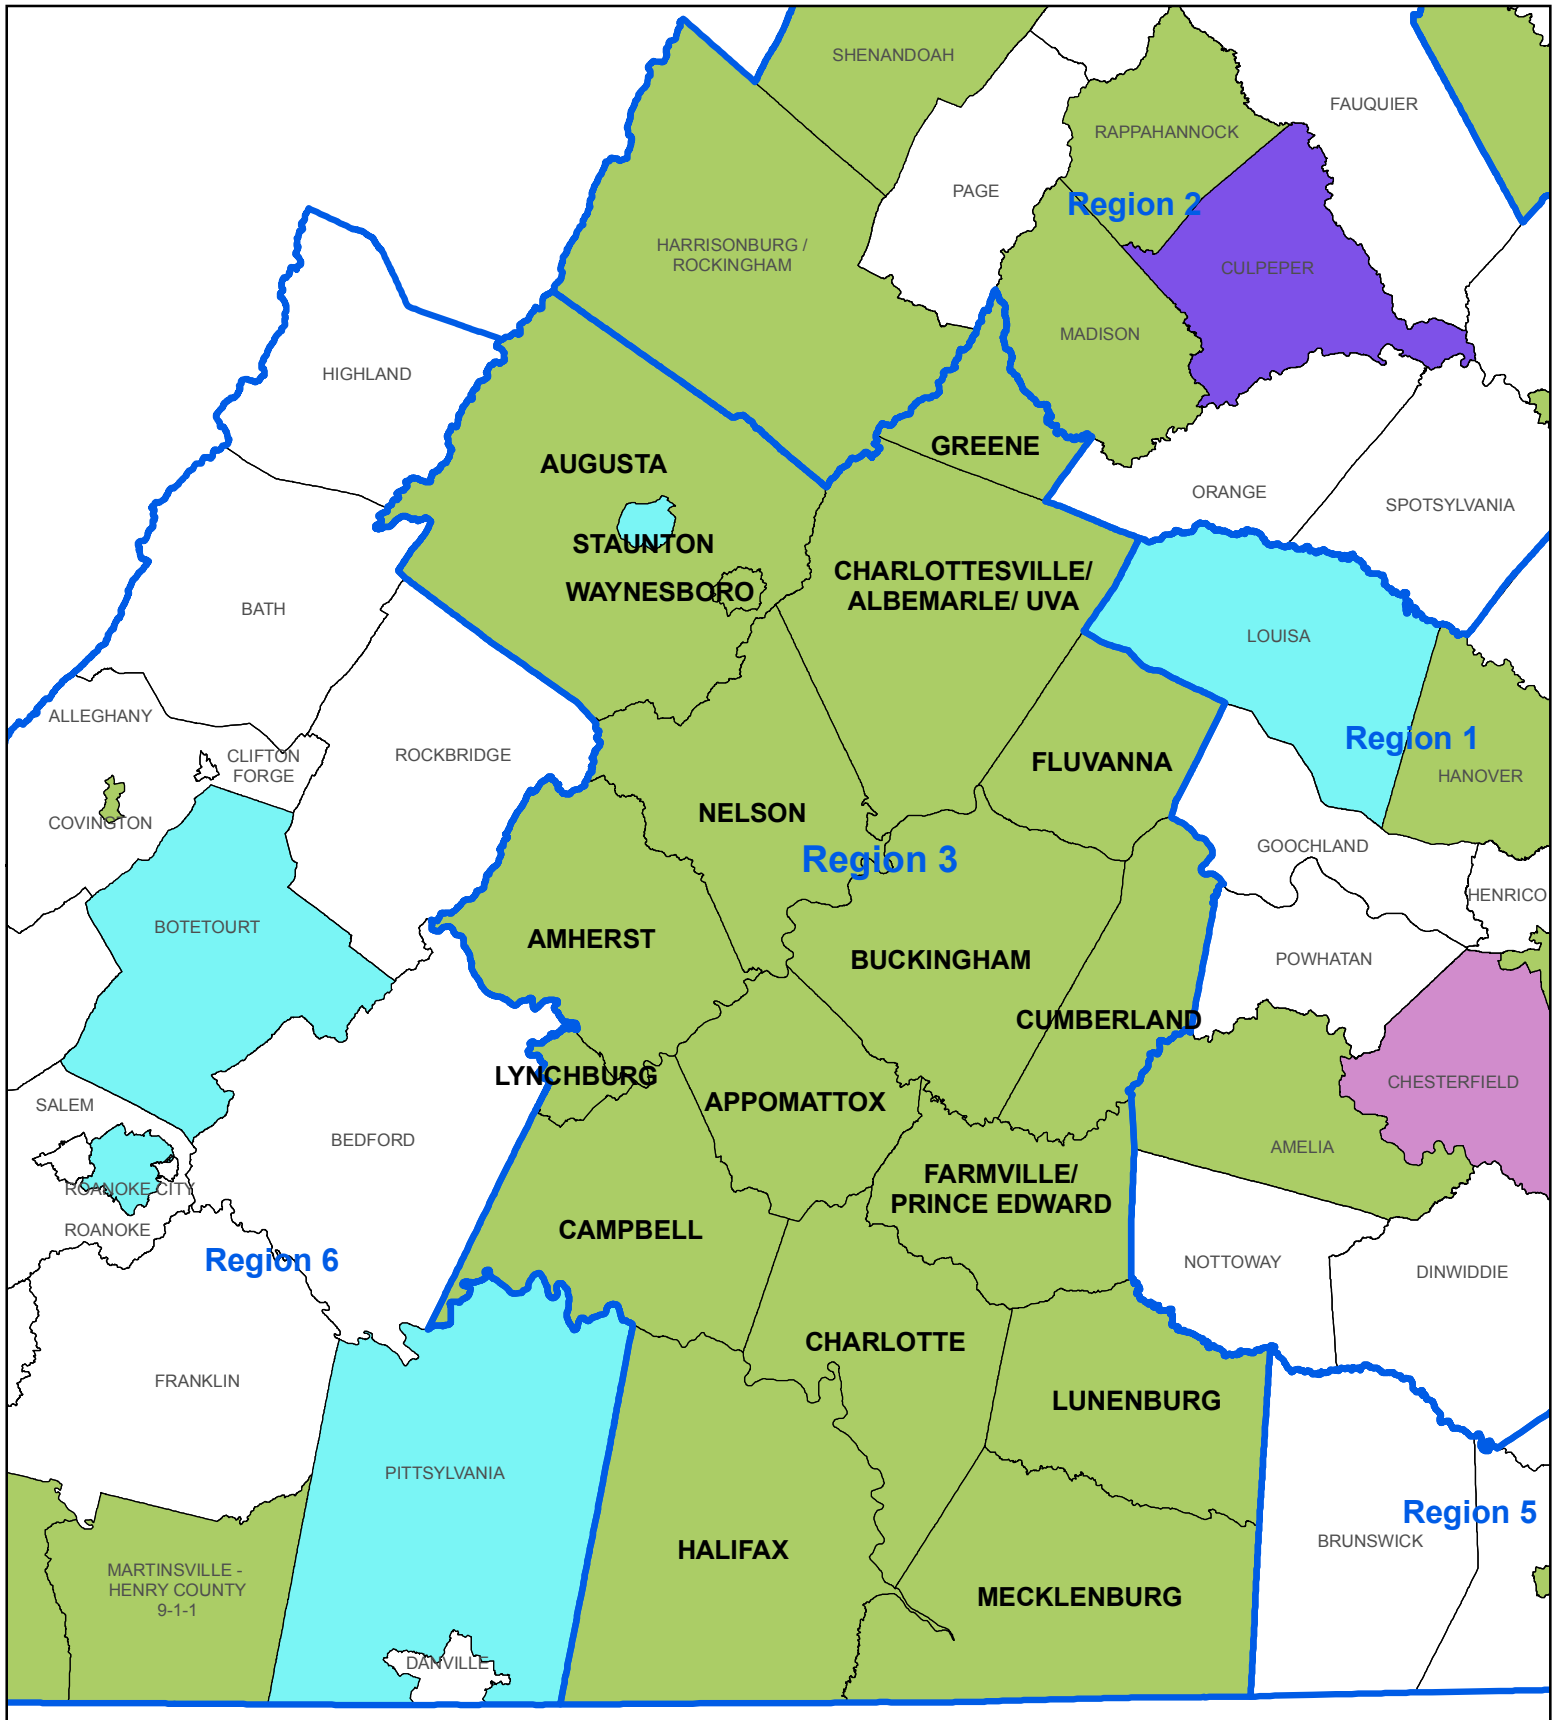

Region 3 & Surrounding Wireless PSAP Boundaries

Showing Customer Premise Equipment (CPE) Vendor

20 10 0 20 Miles

RPAC-I Regions

Wireless PSAP Boundaries

Unknown Vendor

CPE Vendor

Comdial