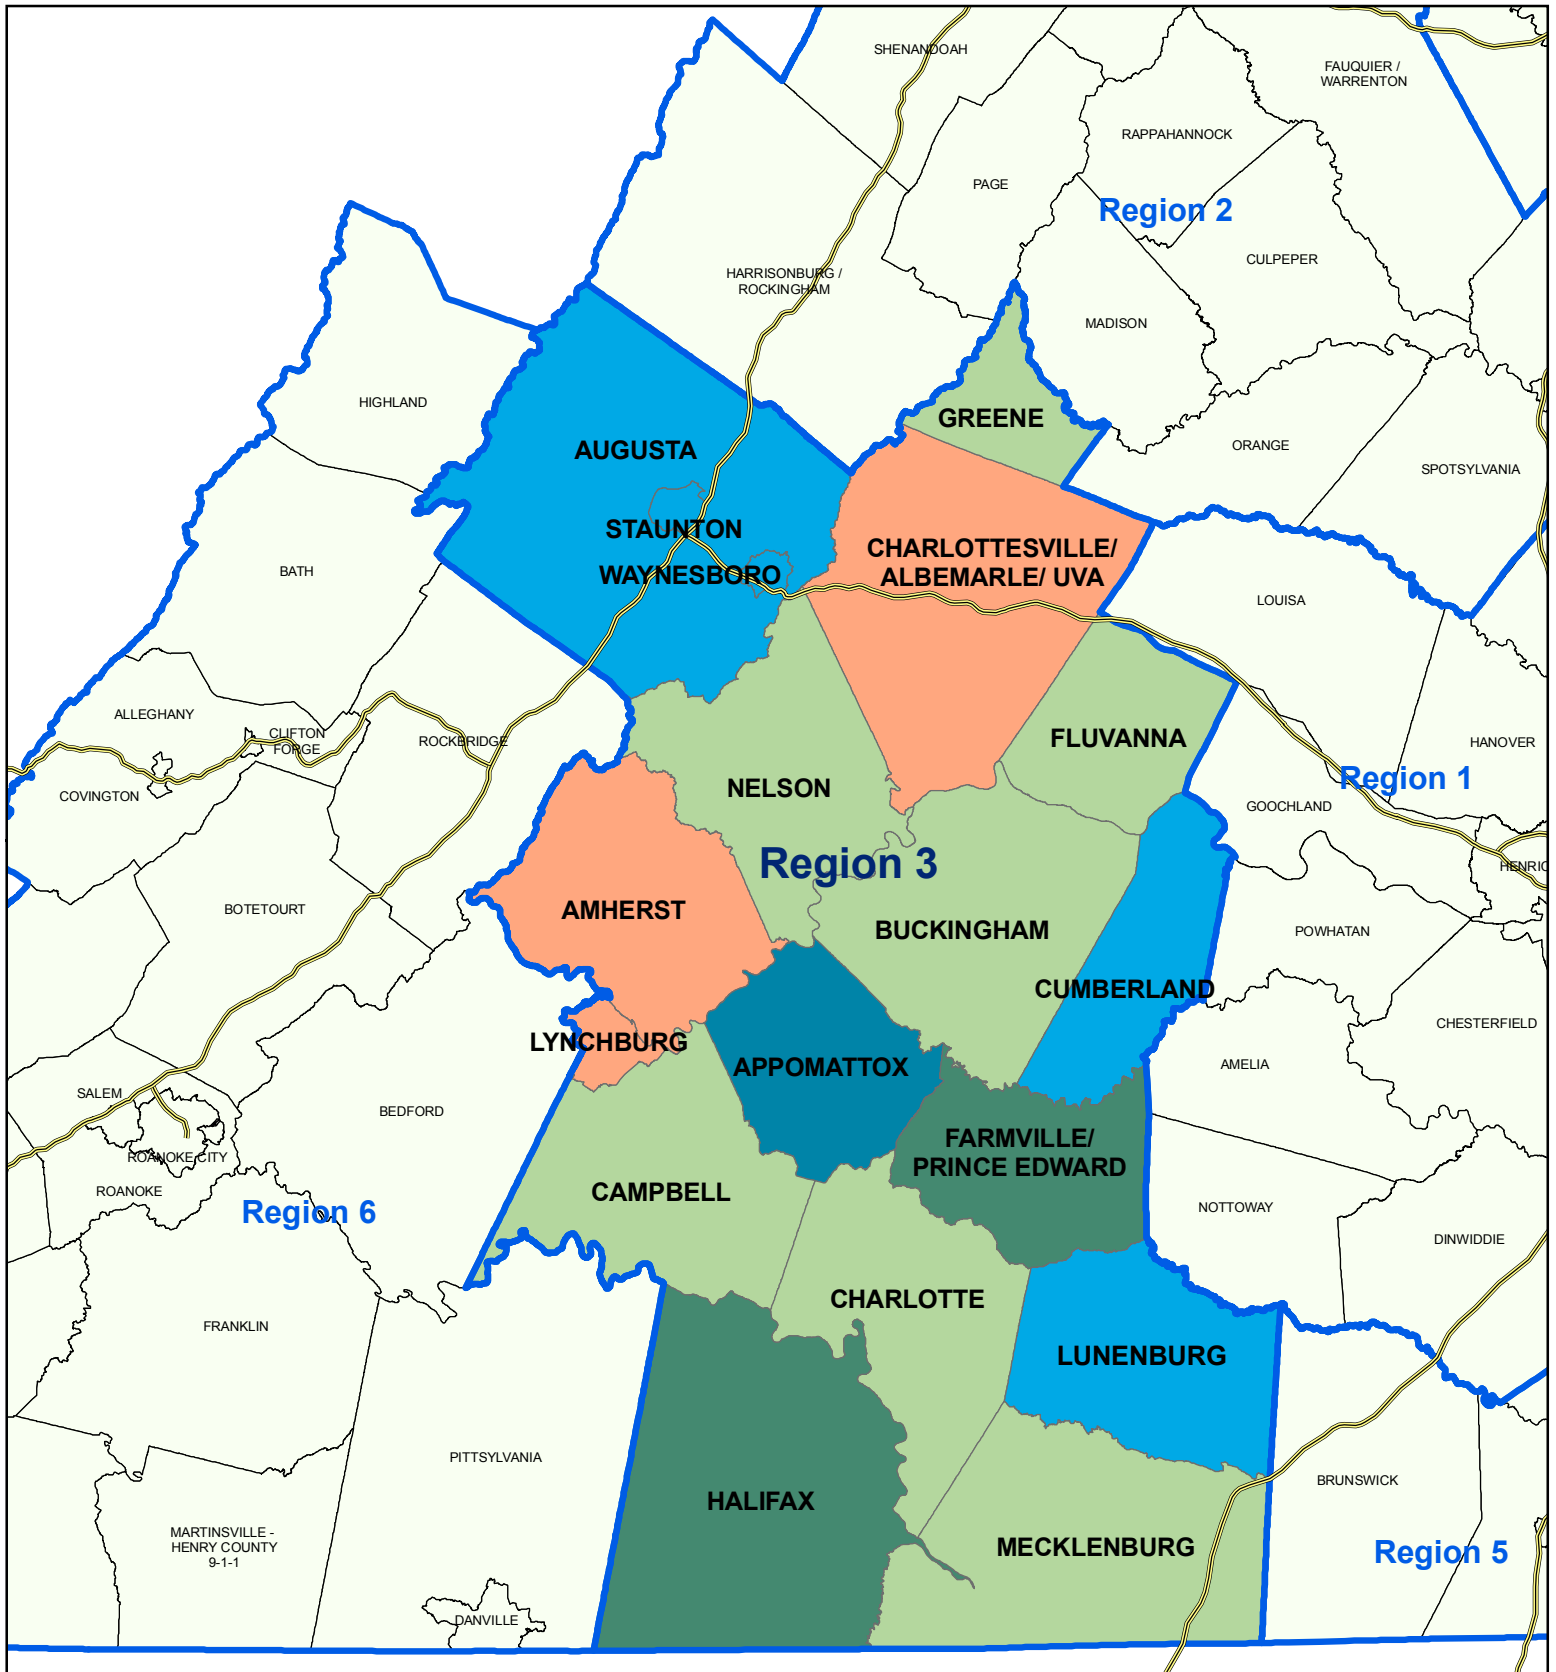

Region 3 Wireless PSAP Boundaries

By Type of Radio System Utilized for Fire Dispatching

All PSAPs in Region 3 indicate that they monitor SIRS.

U.S. Interstate Highways	RPAC-I Regions	800	UHF and VHF Low Band	VHF High-band
Wireless PSAP Boundaries	UHF	VHF High and Low-band		