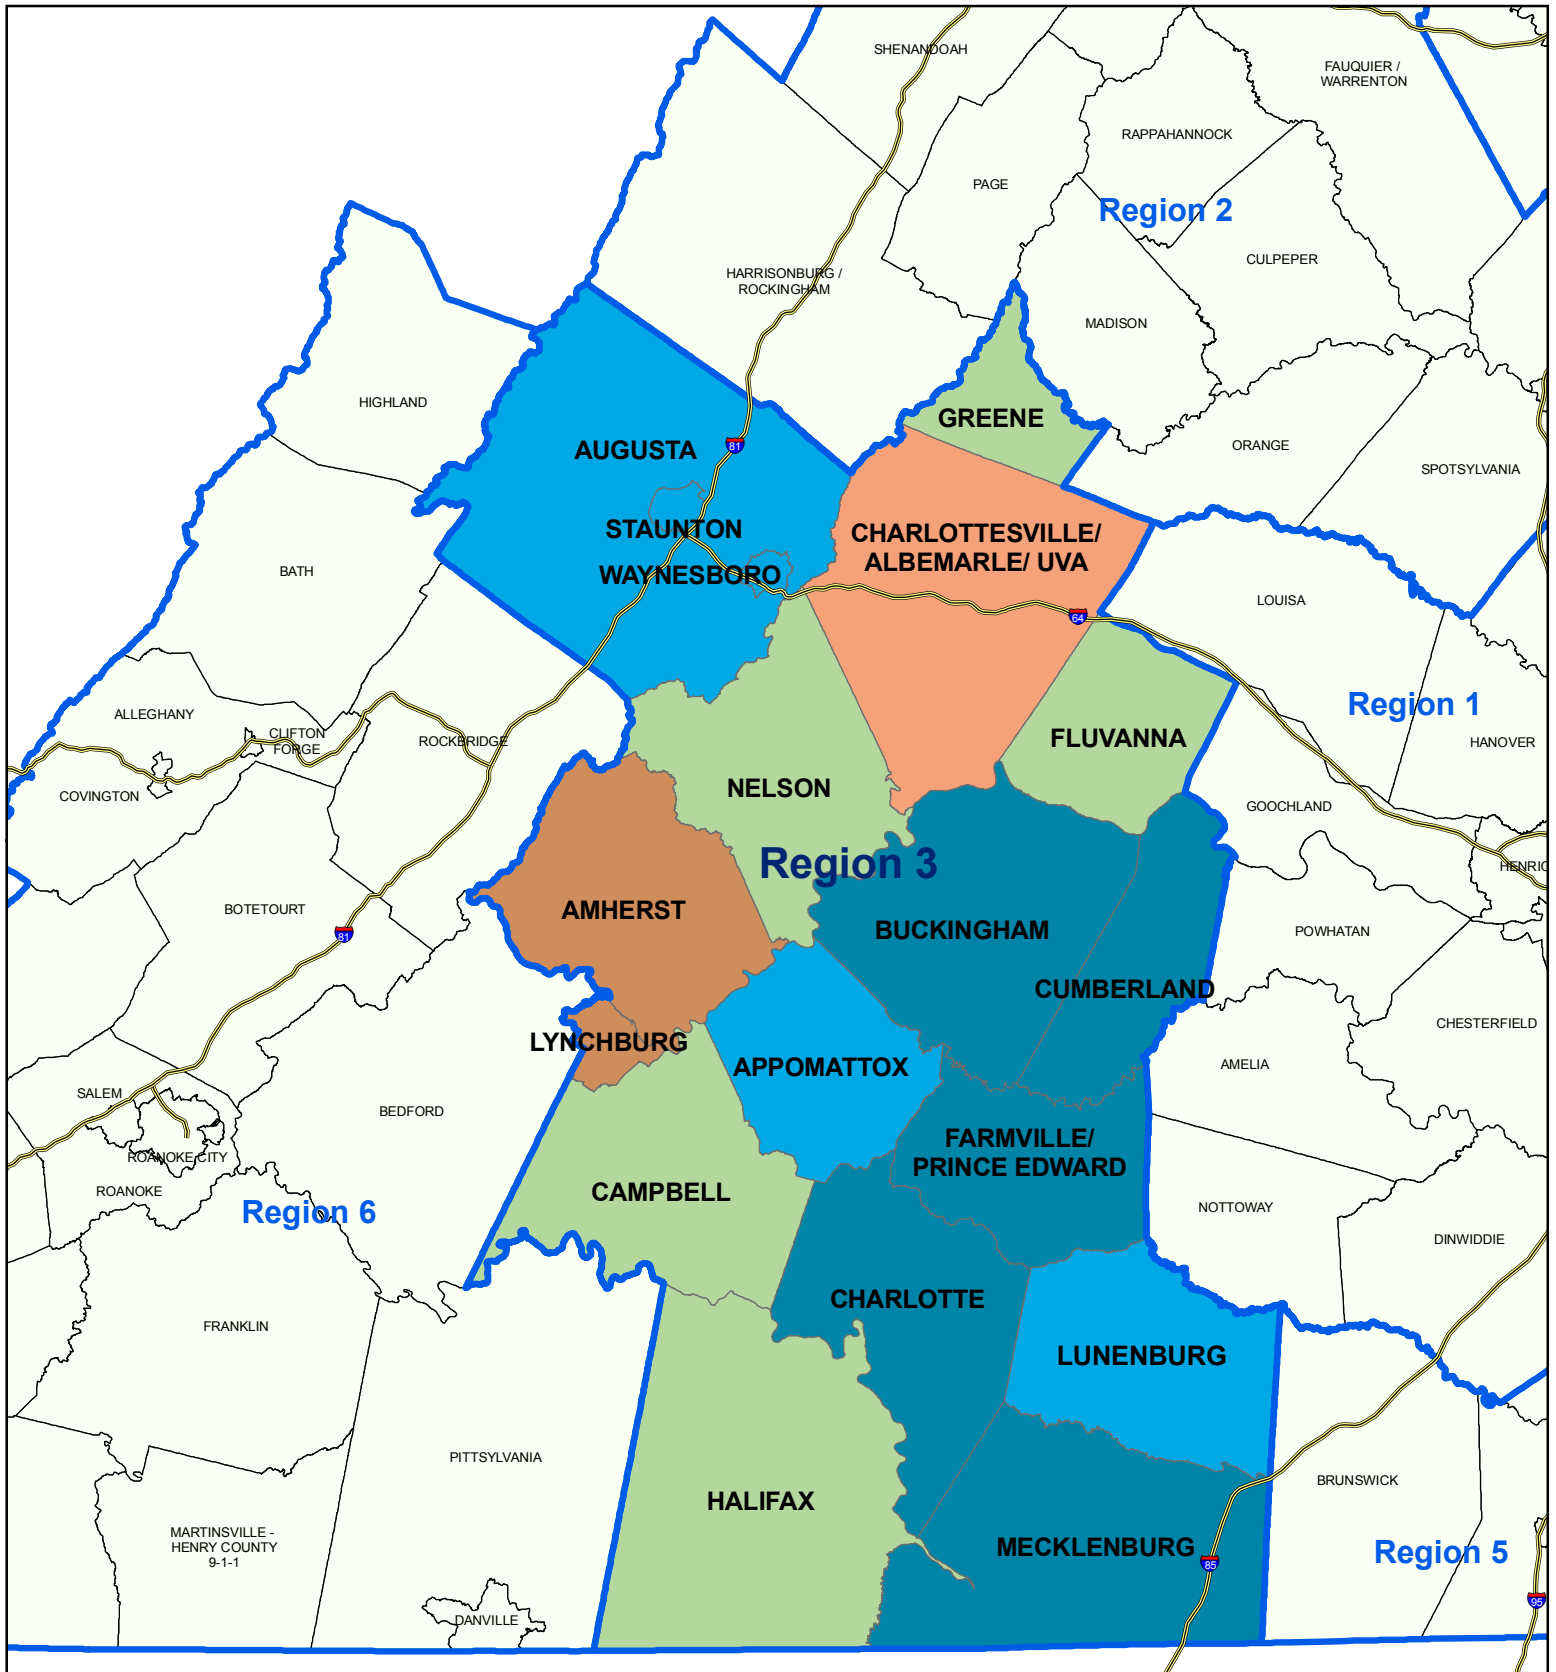

Region 3 Wireless PSAP Boundaries

By Type of Radio System Utilized for Law Dispatching

All PSAPs in Region 3 indicate that they monitor SIRS.

- U.S. Interstate Highways
- RPAC-I Regions
- Wireless PSAP Boundaries

- 800
- 800 and VHF High Band

- RadioType For Law Dispatching**
- UHF
 - UHF and VHF Low Band
 - UHF and VHF High Band
 - VHF High Band