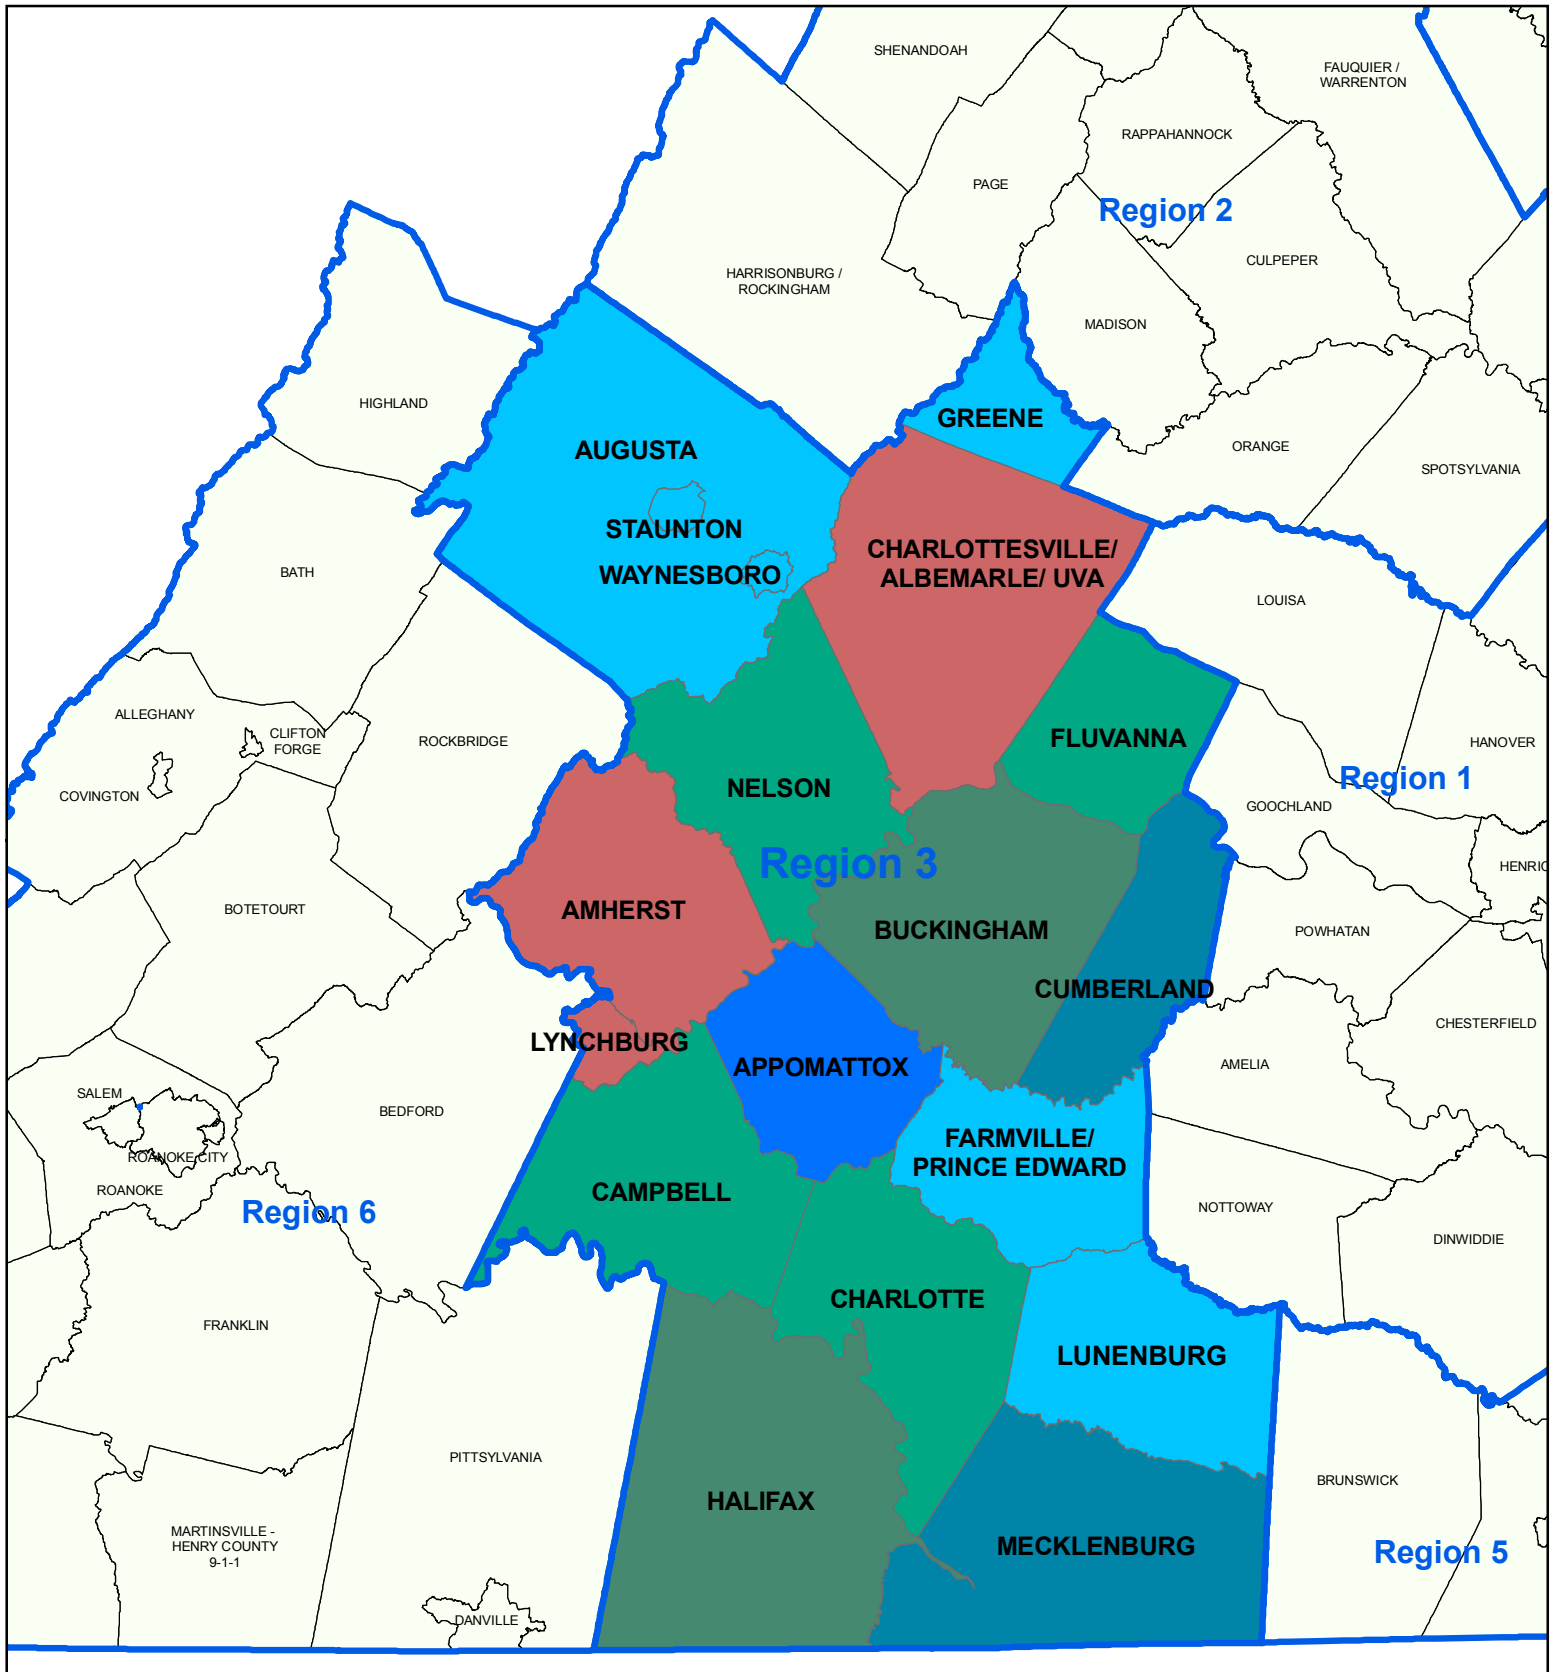

# Region 3 Wireless PSAP Boundaries By Type of Radio System Utilized for Dispatching

All PSAPs in Region 3 indicate that they monitor SIRS.

November 22, 2010

**Key to Features**

**Region 3 Wireless PSAP Areas by Radio Type**

RPAC-I Regions	800 MHz	UHF Low-band	VHF
Wireless PSAP Boundaries	UHF	UHF VHF Low-band	VHF Low-band

Map Developed by:

VITA - Integrated Services Program