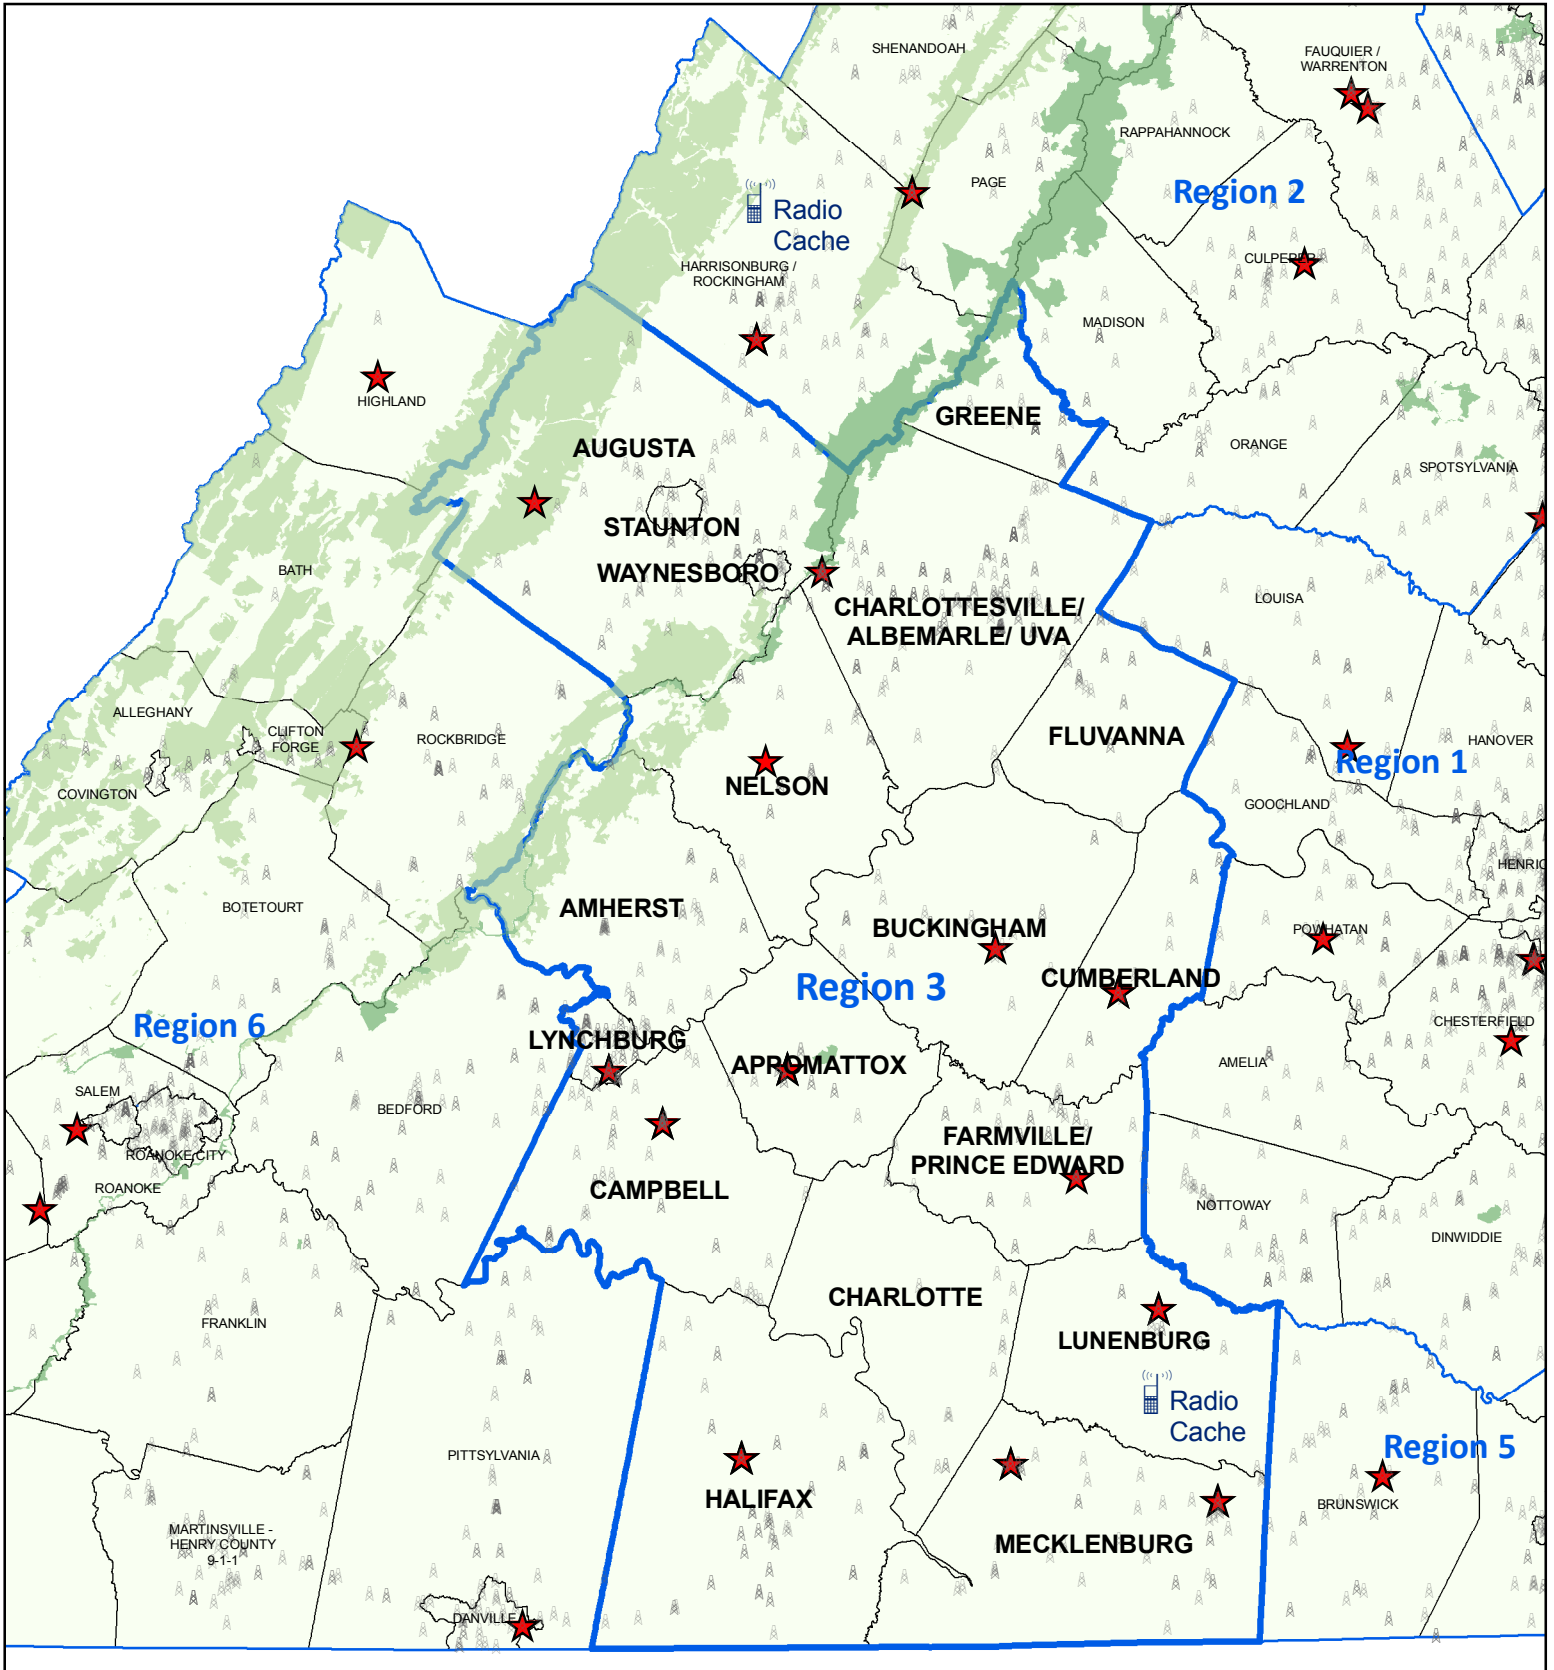

Region 3 Wireless PSAP Boundaries

Showing Communications Towers

December 15, 2010

Key to Features

RPAC - I Region 3	National Parks	Communications Towers	Interstate Highways
PRAC-I Boundaries	National Forests	STARS Towers	US Primary Highways
Wireless PSAP Boundaries			VA Primary Highways

Map Developed by:

VITA - Integrated Services Program