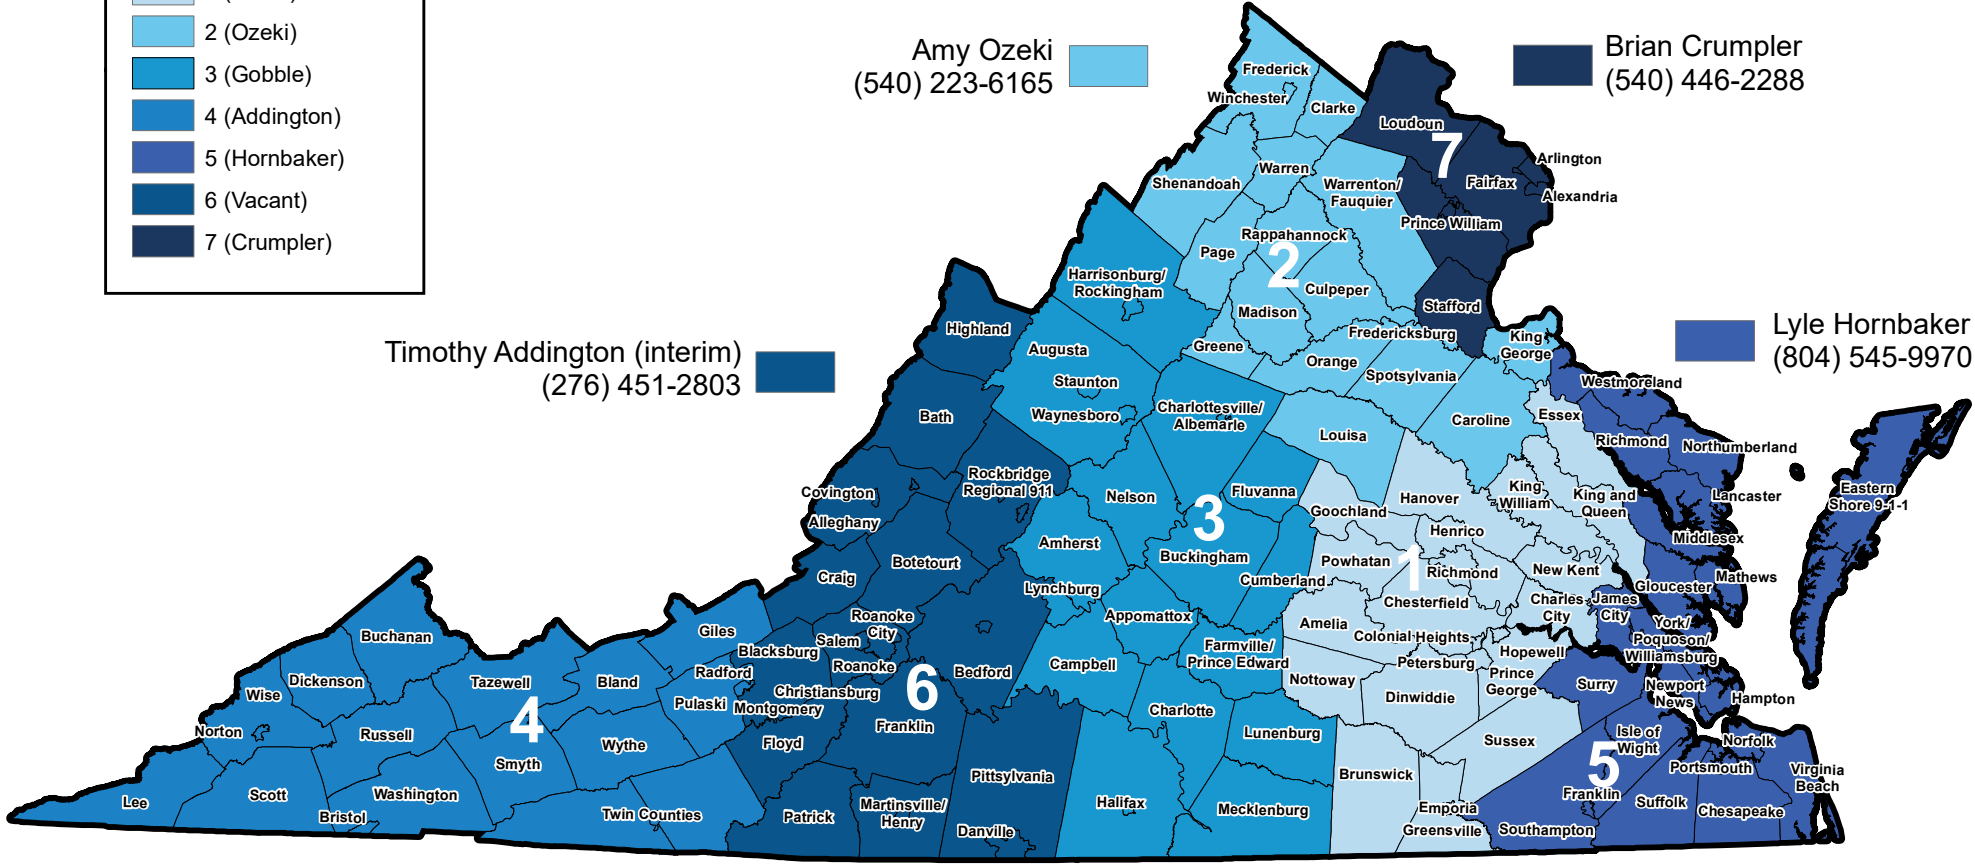

You may reach your NGS regional coordinator by email at
firstname.lastname@vdem.virginia.gov

Legend

RC Regions

- 1 (Wood)
- 2 (Ozeki)
- 3 (Gobble)
- 4 (Addington)
- 5 (Hornbaker)
- 6 (Vacant)
- 7 (Crumpler)

Amy Ozeki
(540) 223-6165

Brian Crumpler
(540) 446-2288

Timothy Addington (interim)
(276) 451-2803

Lyle Hornbaker
(804) 545-9970

Timothy Addington
(276) 451-2803

Michael Gobble
(804) 221-3819

Melissa Wood
(540) 582-5737